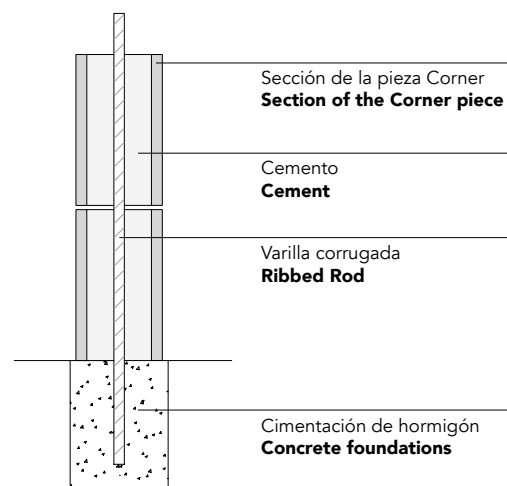

## Corner Angle 90

La pieza cerámica Corner Angle 90, con su diseño de líneas rectas, permite conectar celosías entre sí para configurar esquinas a 90° en biombos, muros exentos y barandas.

**The Corner Angle 90 ceramic piece, with a straight-lined design, can be used to connect lattices to each other to form 90° corners in screens, free-standing walls and railings.**

**The measure can undergo a variation of 2-4mm depending on the type of clay or finish. For this reason, it is recommended not to carry out any previous assembly to insert the lattices until they are received on site.**

Puede que haya ligeras variaciones entre piezas del mismo color o de diferentes colores.

**There may be slight variations among pieces of the same color or different colors.**

Formando esquina /  
Forming corner

Construyendo un cerramiento /  
Building an enclosure

En Zigzag /  
Zigzagging

El interior vacío de la pieza Corner facilita el anclaje al suelo y techo mediante una varilla corrugada.  
**The Corner piece is hollow to facilitate anchoring to the floor and ceiling using a ribbed rod.**